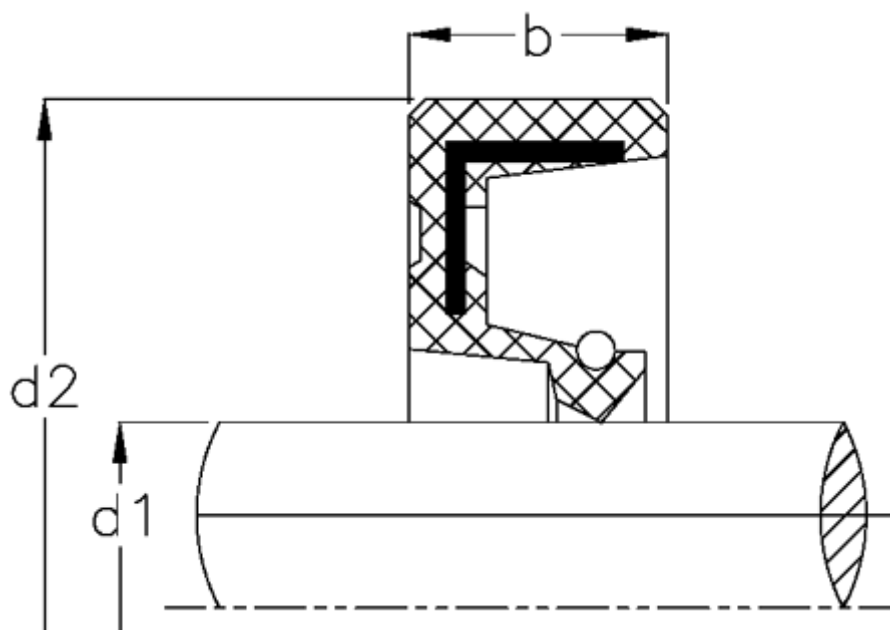

# Data Sheet

Article number: 170103800600100000

Description: KLEE Rotary shaft seal WA 3860/10  
NBR nitrile rubber, standard

## Measures

|          |       |
|----------|-------|
| b        | = 10  |
| d1       | = 38  |
| d2       | = 60  |
| Material | = NBR |